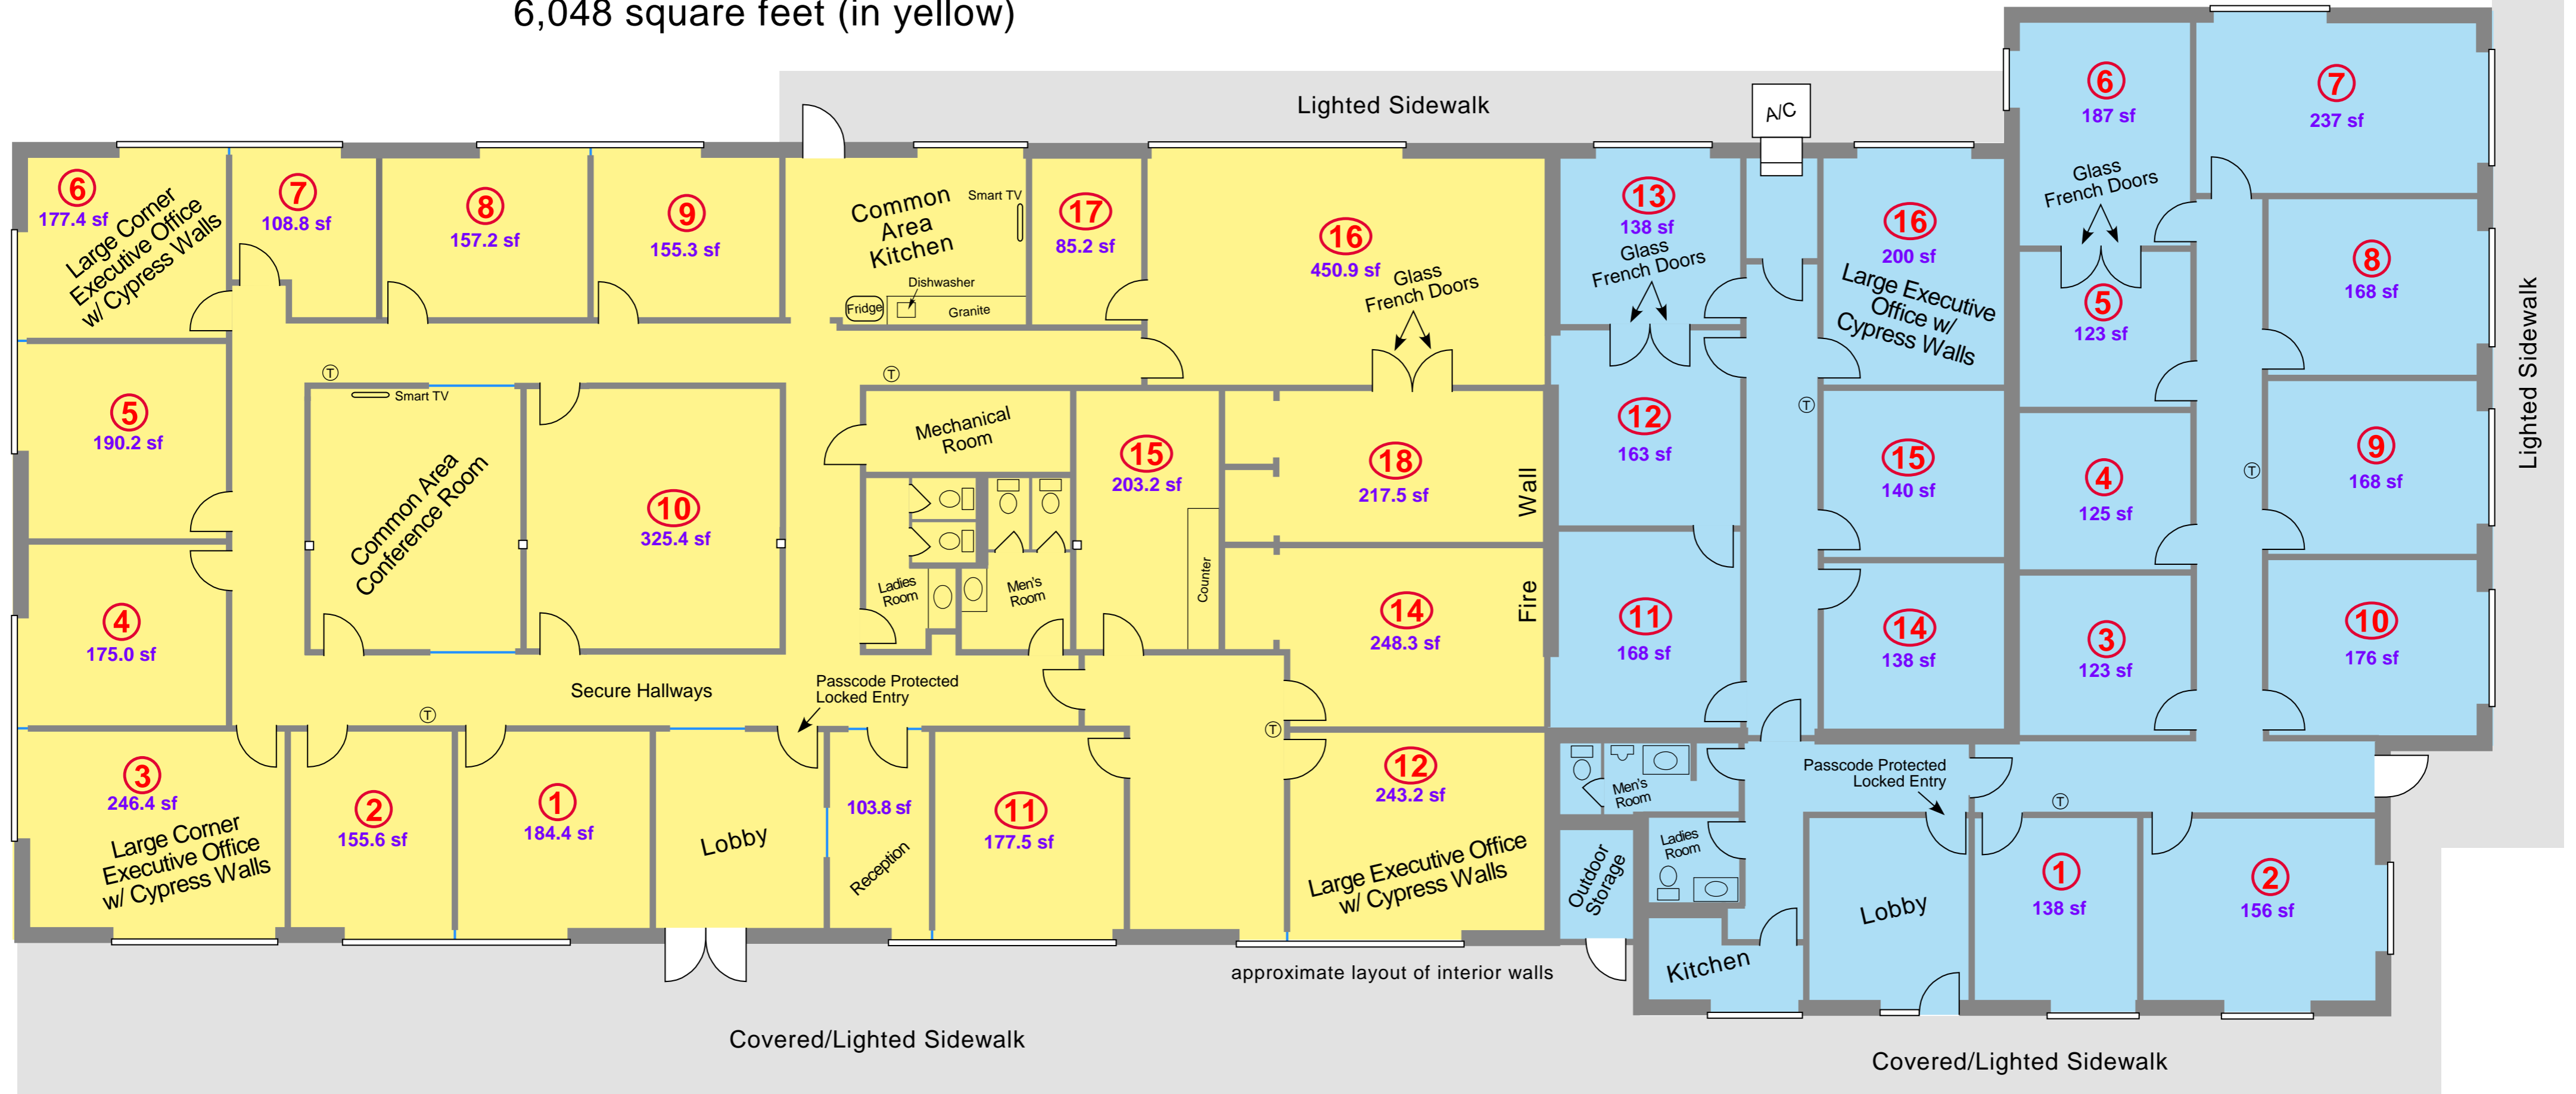

322-B Heymann Boulevard, Lafayette, LA
 4,095 square feet (in blue)

322 Heymann Boulevard, Lafayette, LA
 6,048 square feet (in yellow)

Aspen Building
322 & 322-B Heymann Boulevard, Lafayette, LA

Scale:

BEECHGROVE PROPERTIES
OIL CENTER OFFICES

IN THE HEART OF LAFAYETTE'S OIL CENTER DISTRICT
www.oilcenteroffices.com